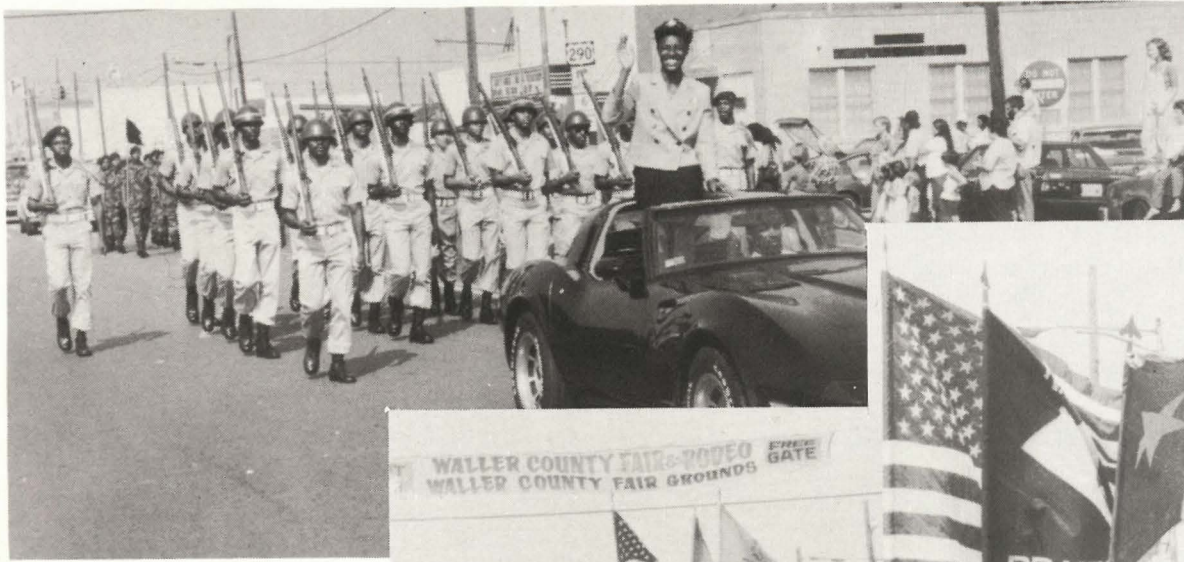

Army and Navy ROTC Drill Teams