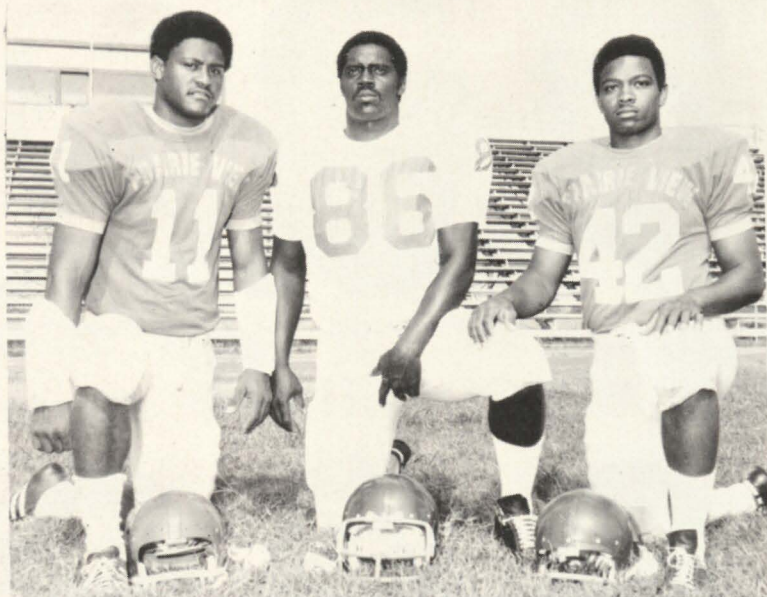

PANTHER LEADERS

1970 CAPTAINS

BIVIAN LEE, DB

SAMMIE LEE

JAMES BODLEY, DB

LUTHER HUDSON
Quarterback