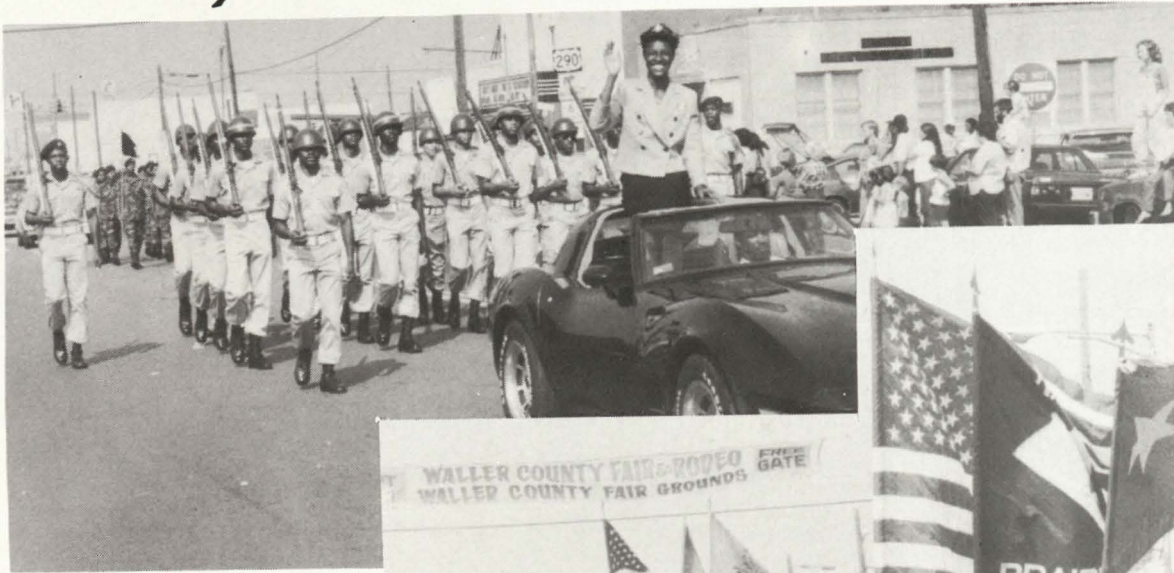

Army and Navy ROTC Drill Teams