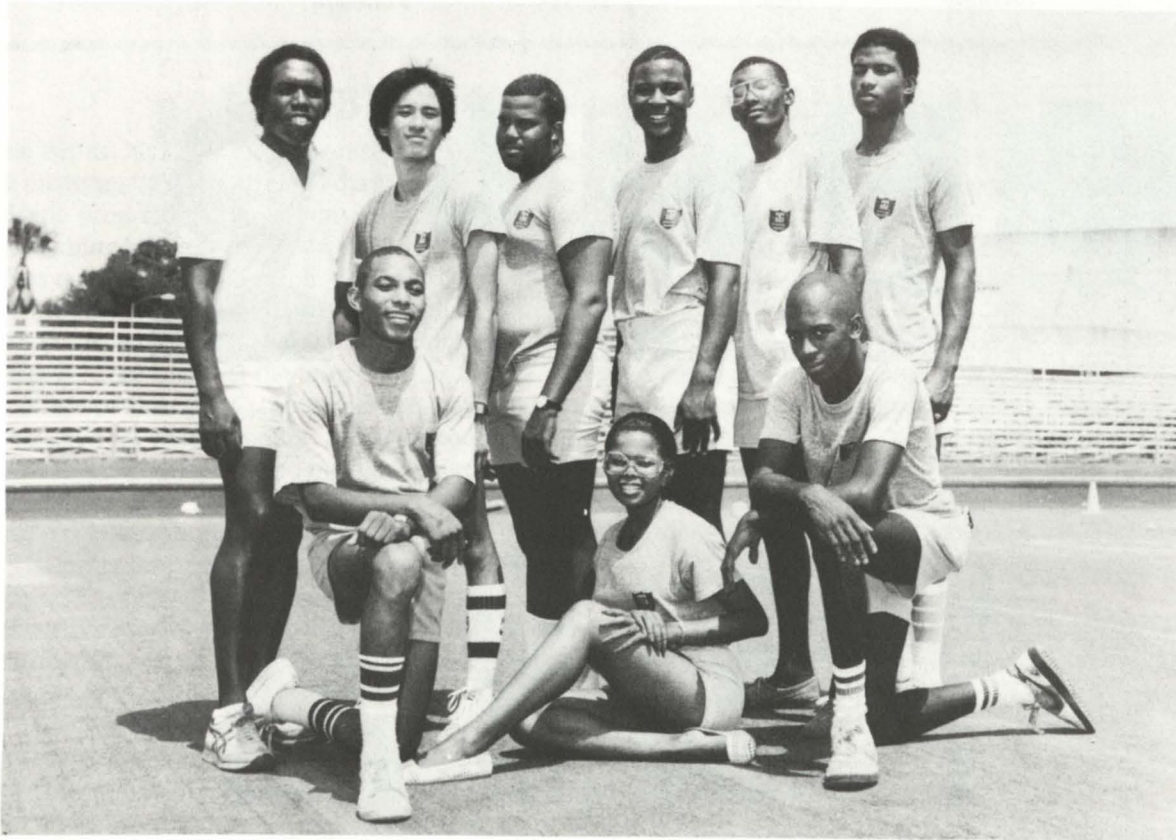

Trainer John Harvey with Student Assistants.