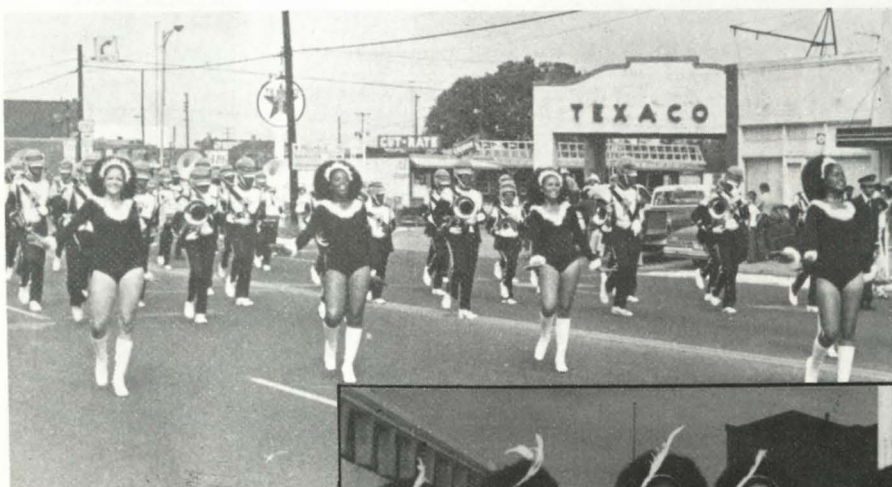

GULF SERVICE STATION

Telephone 857-9614

Prairie View, Texas

PRAIRIE VIEW A&M UNIVERSITY MARCHING BAND
James P. Mosley, II, Director of Bands

Famed
“Black Foxes”

1975-76 Foxes

MARIE PRUITT
IRIS LAWRENCE
JANET WILSON
ANGEL ROGERS
GLORIA JONES
PATRICIA HENTON
TAN BRAGGS
DEBBIE BERNETTE
VALARIE HOLMES