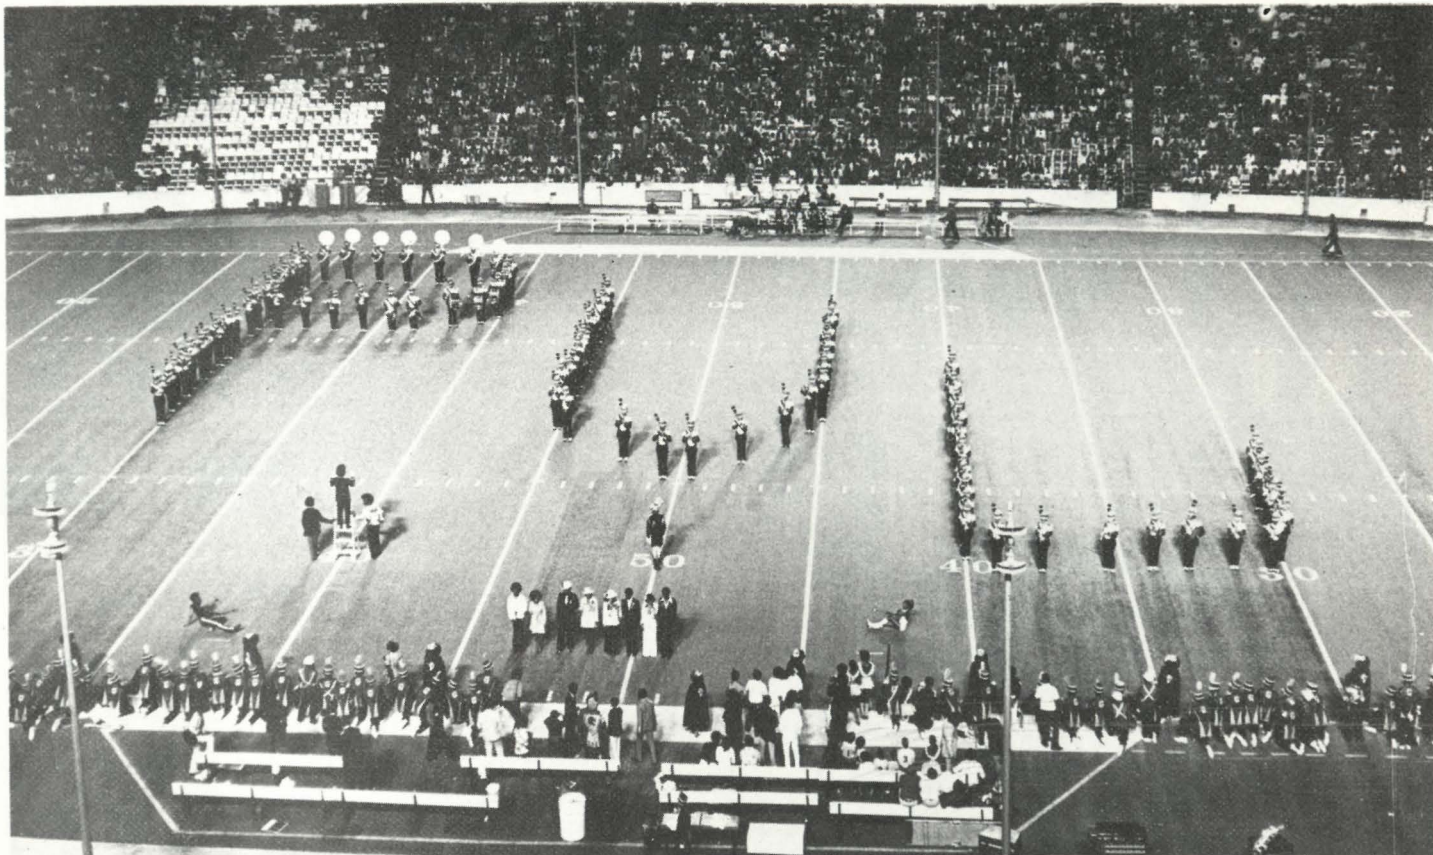

GULF SERVICE STATION

Telephone 857-9614

Prairie View, Texas

PRAIRIE VIEW A&M UNIVERSITY MARCHING BAND
James P. Mosley, II, Director of Bands

Famed
“Black Foxes”

1975-76 Foxes

MARIE PRUITT
IRIS LAWRENCE
JANET WILSON
ANGEL ROGERS
GLORIA JONES
PATRICIA HENTON
TAN BRAGGS
DEBBIE BERNETTE
VALARIE HOLMES