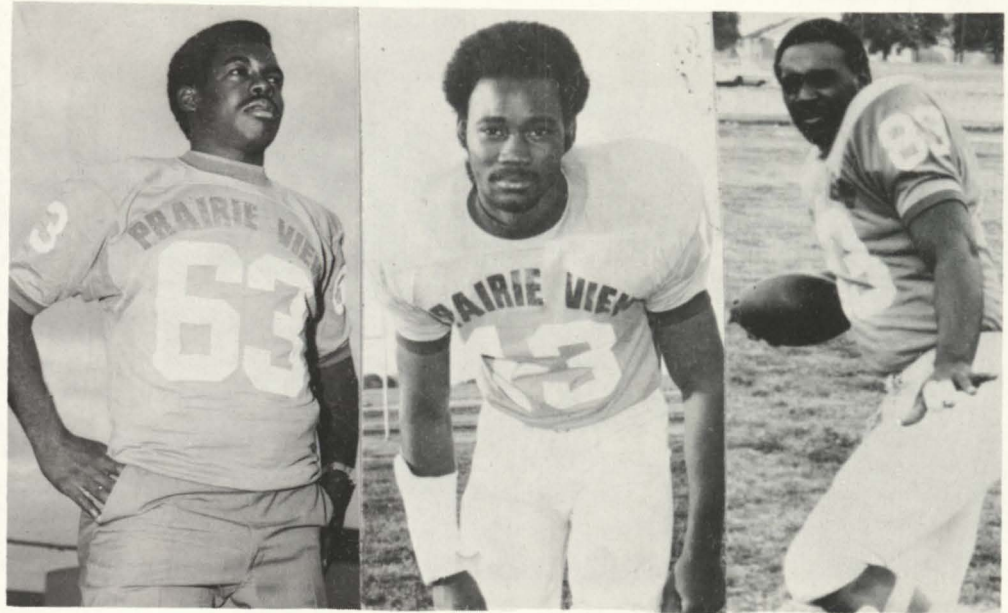

1971 PV FOOTBALL CAPTAINS — Left to right: Talmadge Sharpe (63) Daniel Simmons (13), Sammy Lee (86). Not pictured Jessie Wolf.

CHARLES WOMACK

CURTIS CEASAR

HARDY MALVO

ANDREW SMITH

Cook Book
Bread and Cakes