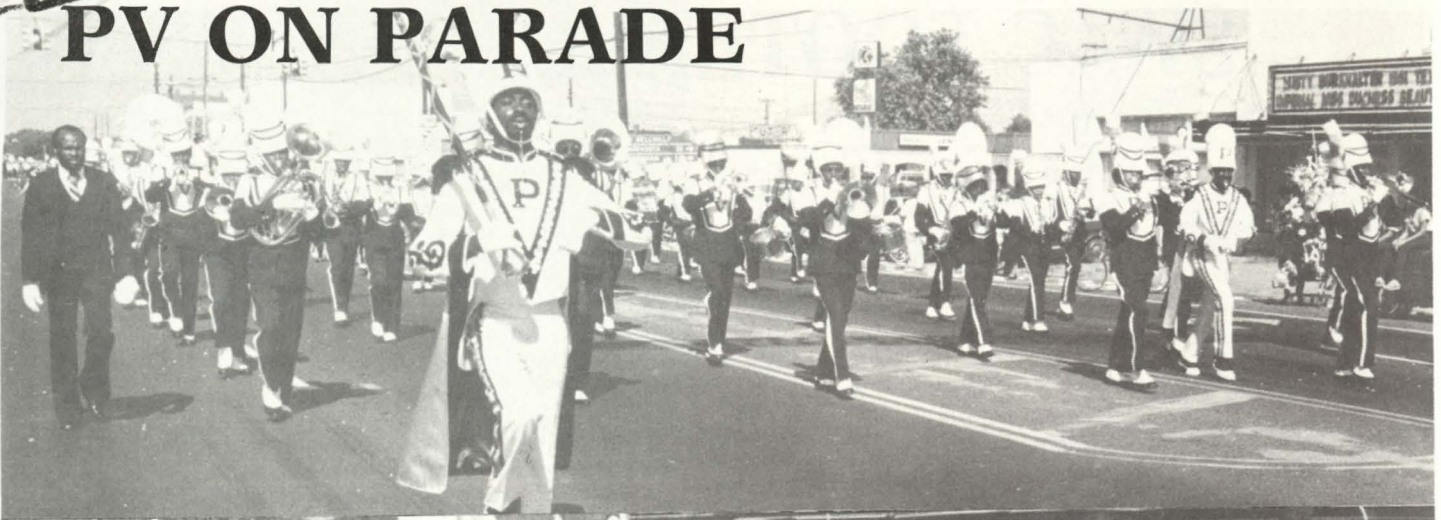

BRANNAN'S MEATS OF QUALITY

2200 Cherry Waller 372-3639

COMPLIMENTS

GULF SERVICE STATION

Leon Lewis, Prop.
Prairie View, Texas

22

PV ON PARADE

PRAIRIE VIEW A&M UNIVERSITY
EMPLOYEES FEDERAL