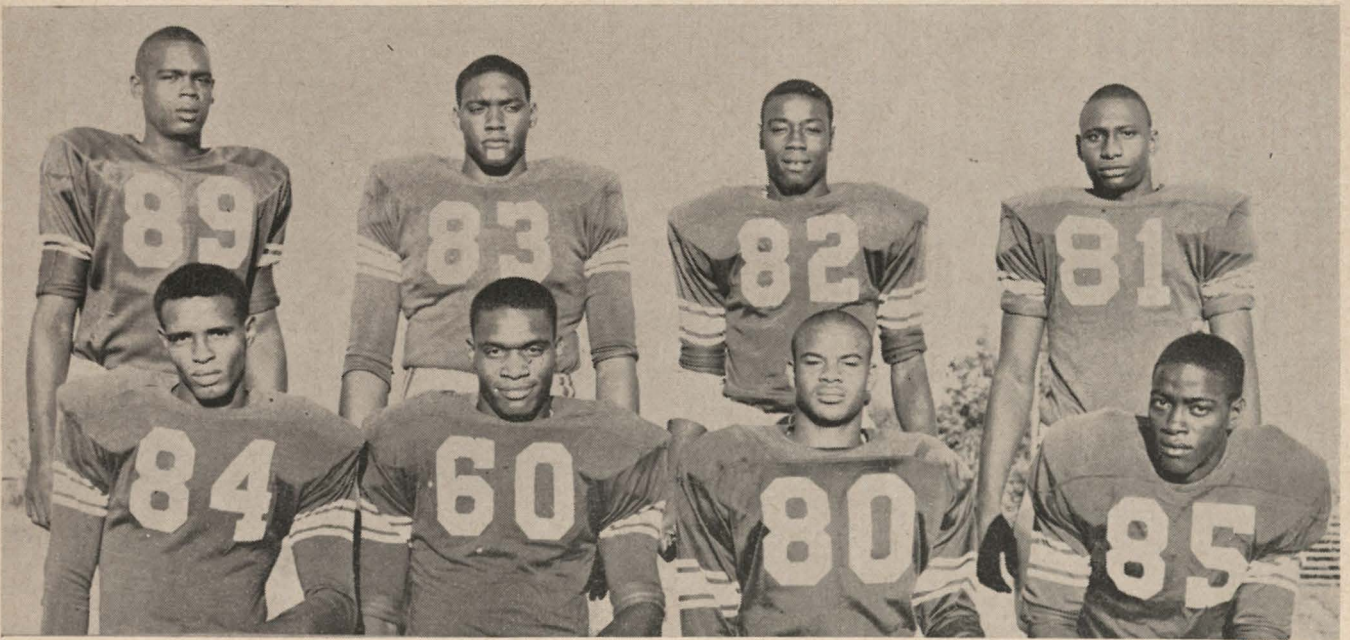

WILEY HALFBACKS - ENDS - TACKLES

HALFBACKS: (1 to r) Davey Crockett, John Watkins, Sylvester Jackson, Oscar Lambright, Charles Brooks, Fred Thomas, John Lewis, Jim Bates and back field coach, J. Forrest Kelly.

ENDS: Kneeling (1 to r) Moore, Ward, Shelton, Shaw. Standing: West, G. Kinney, F. Lewis, Harris.