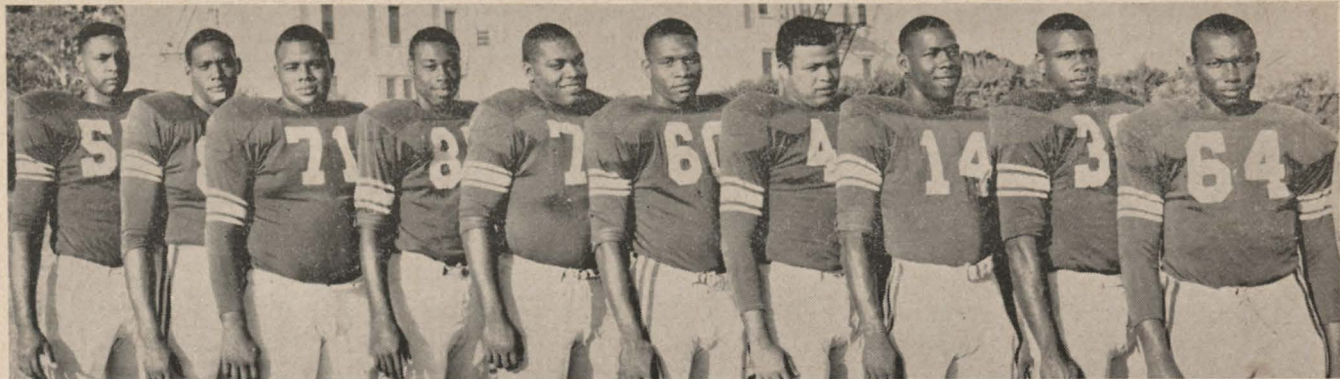

WILDCAT CO-CAPTAINS: (1 to r) Willie Marshall, George Kinney, Hayward Peterson, Fred Lewis, Robert Kinney, Willie Ward, Lawson Bush, Freddie Dotson, Oscar Lambright, Lawrence Long.