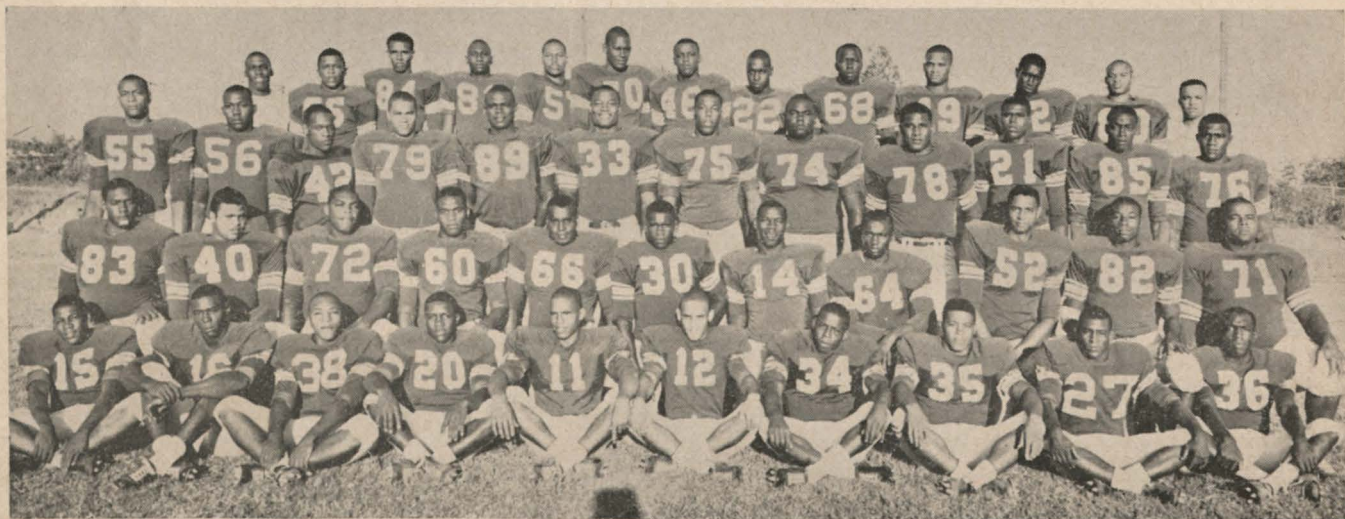

WILEY SQUAD — 1964-65