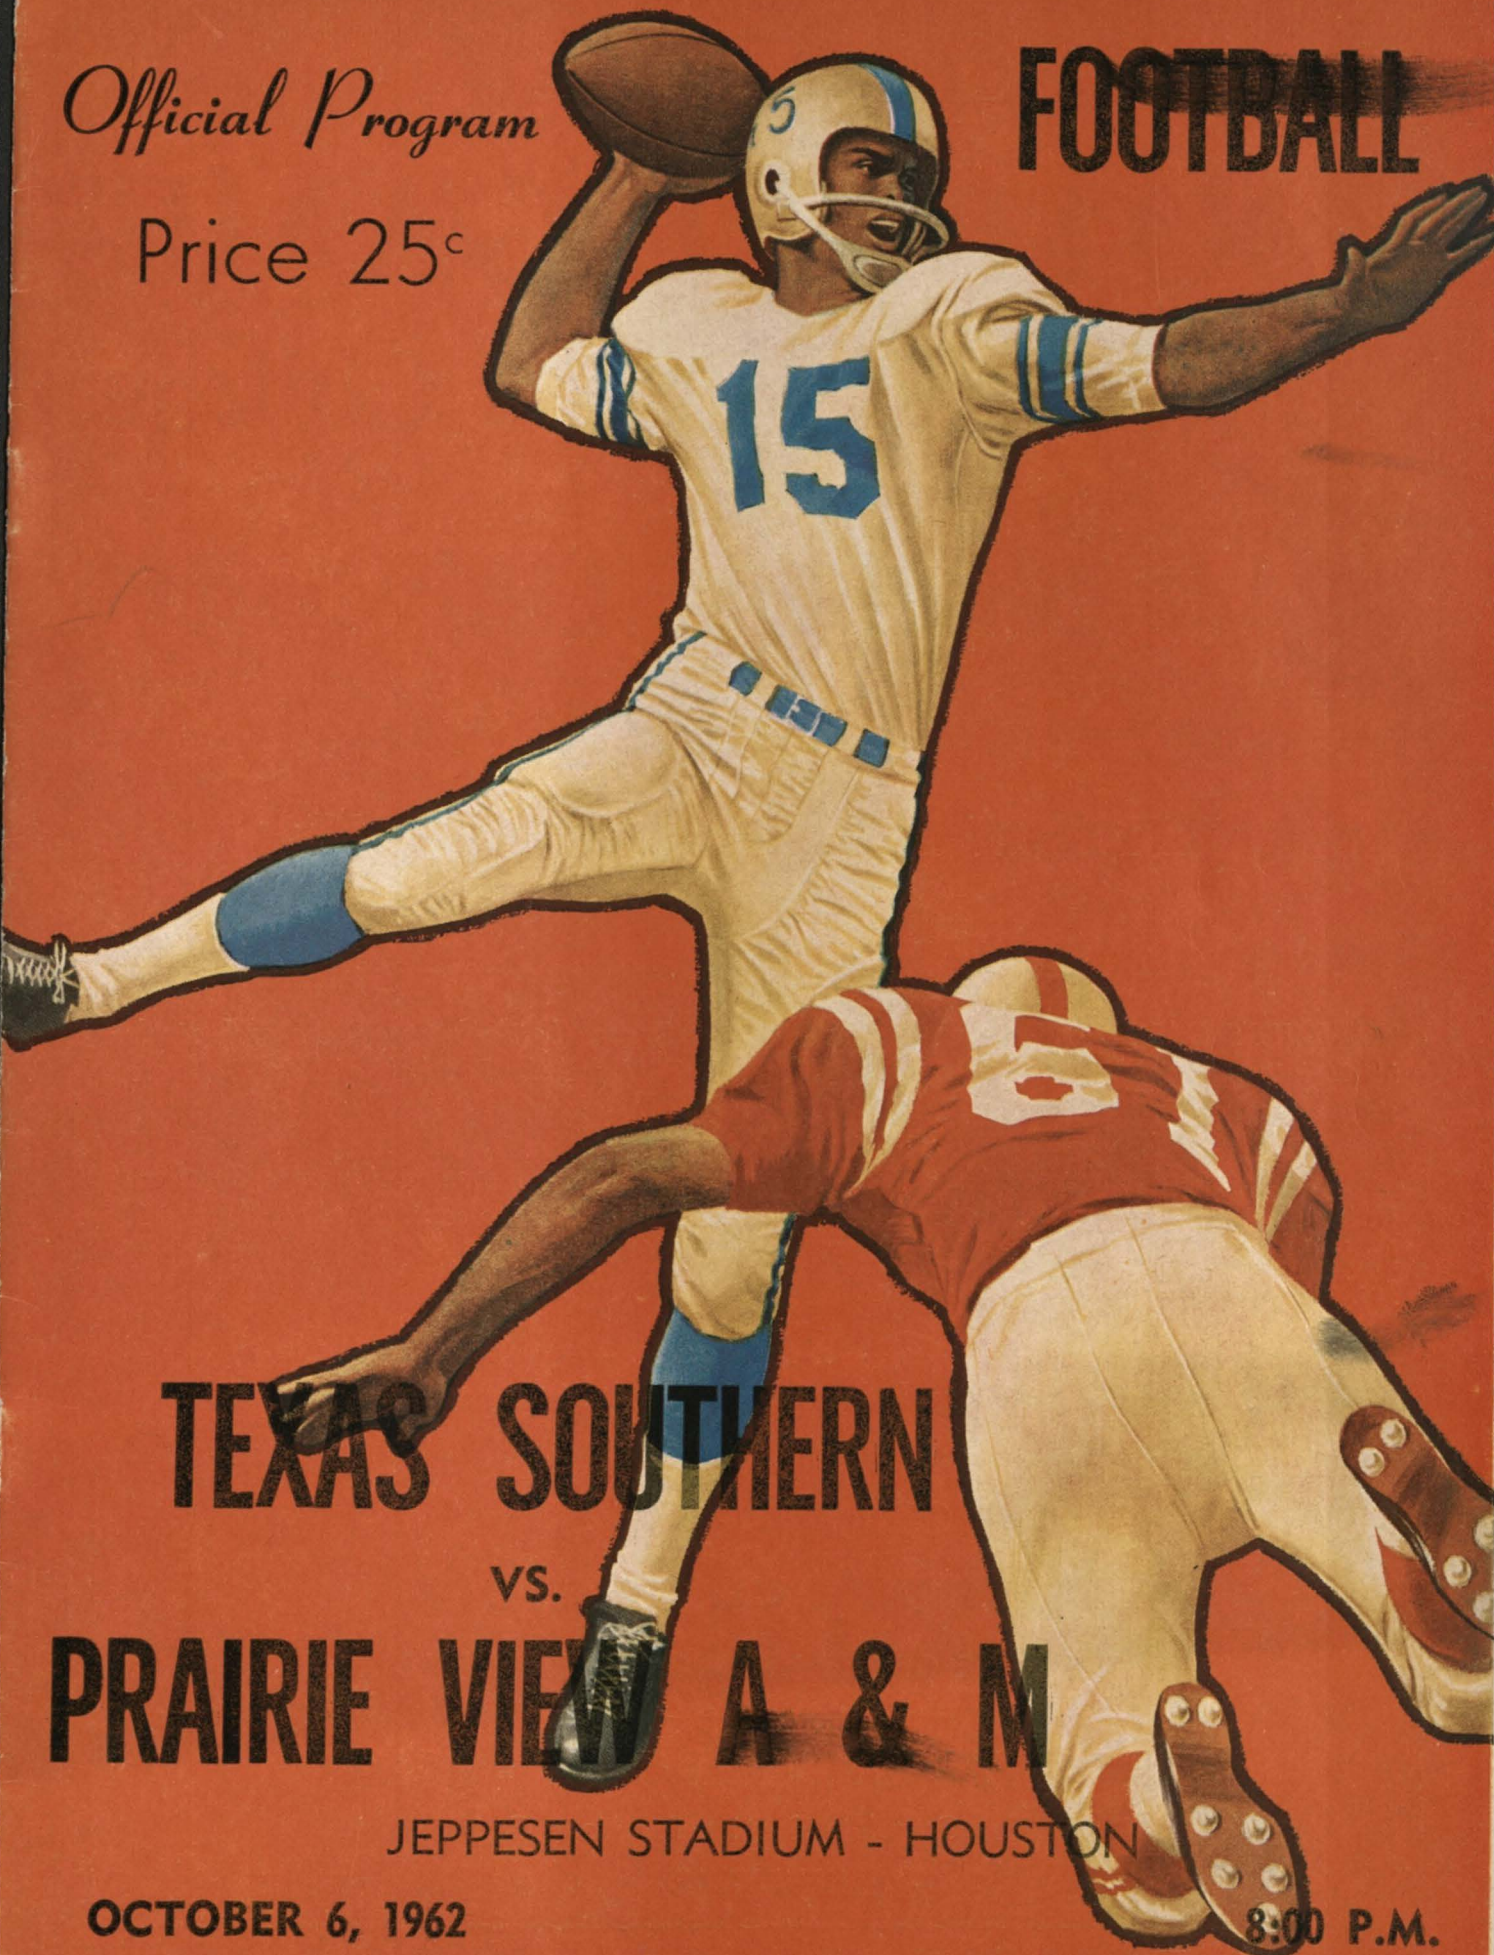

Official Program

Price 25¢

FOOTBALL

TEXAS SOUTHERN

VS.

PRAIRIE VIEW A & M

JEPPESEN STADIUM - HOUSTON

OCTOBER 6, 1962

8:00 P.M.

Fred Fixler