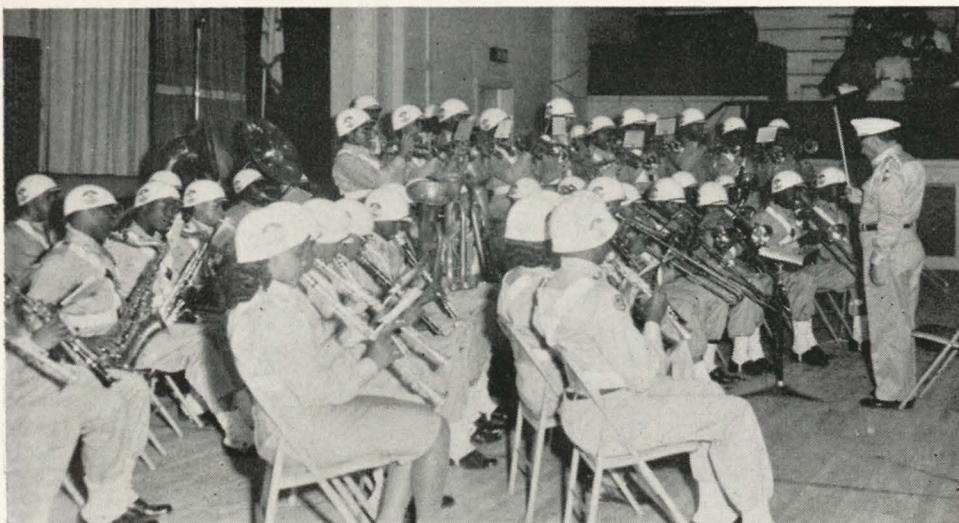

The Only Oil You Ever Need

JANUARY 	FEBRUARY 	MARCH 
APRIL 		JUNE 
JULY 		SEPTEMBER 
OCTOBER 		DECEMBER 

Summertime—
Wintertime—
Anytime

Gulfpride Single G—

The new cold-proof, heat-proof motor oil. The only oil you'll ever need season through season, all year 'round. Truly the world's finest motor oil—available now at your Gulf dealers.

Gulf Oil Corporation

PRAIRIE VIEW'S
ROTC Band
and
Drill Team

BOTH GROUPS are an integral part of the athletic promotions by Prairie View A. & M. College. They can be seen at all PV home games and at Homecoming they are joined by the 600-man corps of Cadets in special pre-game ceremonies. The PV ROTC is one of the outstanding programs of its kind in the Southwest area.