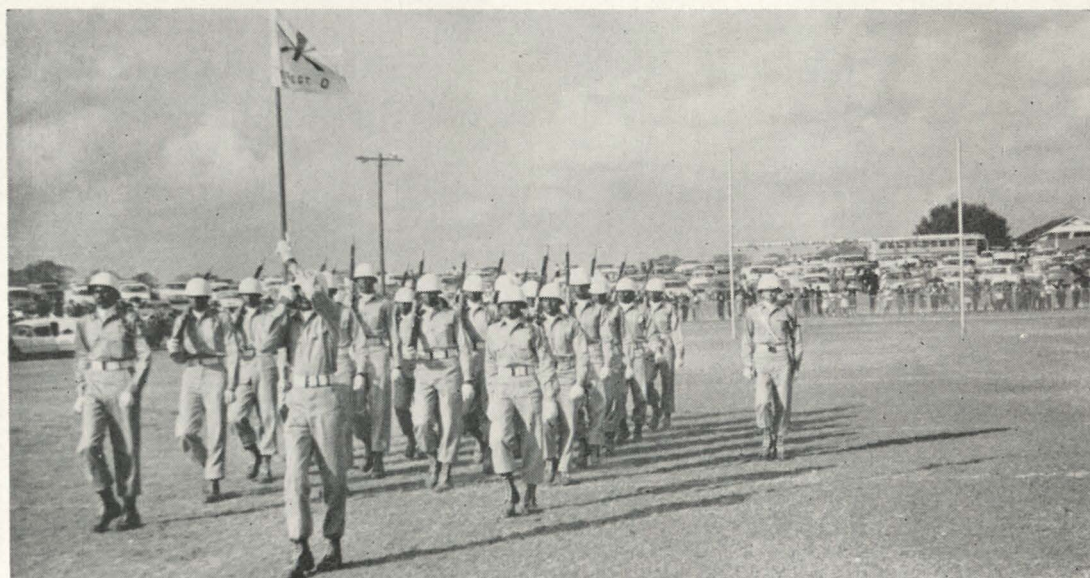

Gulf Oil Corporation

PRAIRIE VIEW'S
ROTC Band
and
Drill Team

BOTH GROUPS are an integral part of the athletic promotions by Prairie View A. & M. College. They can be seen at all PV home games and at Homecoming they are joined by the 600-man corps of Cadets in special pre-game ceremonies. The PV ROTC is one of the outstanding programs of its kind in the Southwest area.