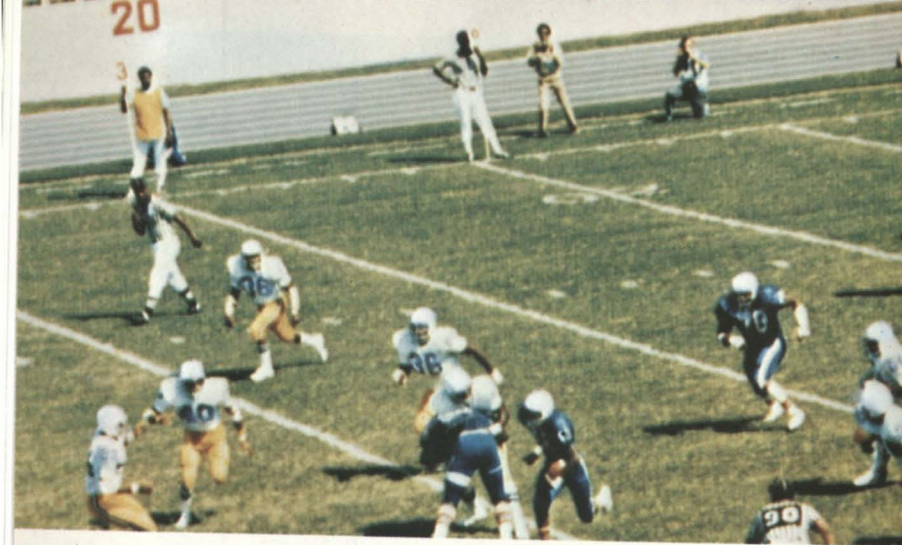

Coke adds life to...
Trade Mark®

half times, before-and-after-the-game
times...to good food, good fun
and cheering your favorite team!

PRAIRIE VIEW OFFENSE

- 82 Michael Long SE
- 70 Harold Northfleet LT
- 69 Keith Albury LG
- 54 Melvin Labot C
- 75 Gerald Holman RG
- 79 Ken King RT
- 81 Eugene Scott TE
- 27 Oscar Cooper SB
- 28 Steve O'Gilbert RB
- 15 Richard Warefield QB
- 33 Charles Weatherspoon FB