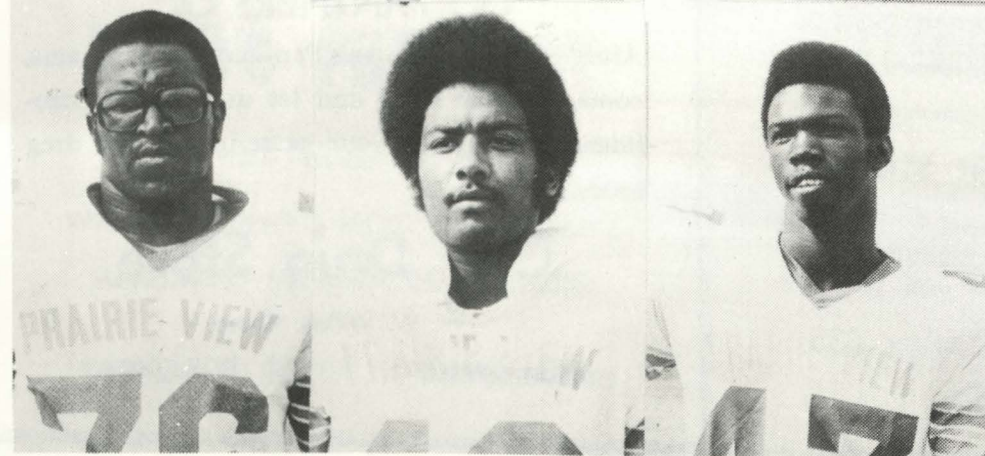

City Drug Store

W. W. Wilkes, Owner

Hempstead Tel. 826-2496

PV PANTHERS

1st Row:
Richard Alexander
Sammie August
Sherwood Burkes
Milton Hall

2nd Row:
Jerome Herd
Jesse Horance
John leans
Larry Jackson

3rd Row:
Don Johnson
John Kimble
Alvin Prince
Floyd Richardson