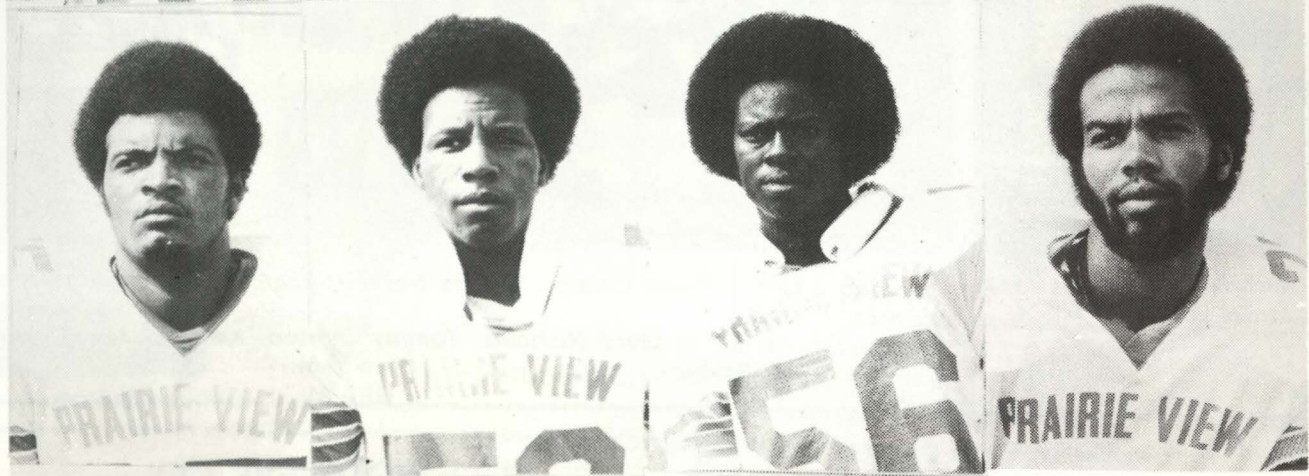

City Drug Store

W. W. Wilkes, Owner

Hempstead Tel. 826-2496

PV PANTHERS

1st Row:
Richard Alexander
Sammie August
Sherwood Burkes
Milton Hall

2nd Row:
Jerome Herd
Jesse Horance
John leans
Larry Jackson

3rd Row:
Don Johnson
John Kimble
Alvin Prince
Floyd Richardson