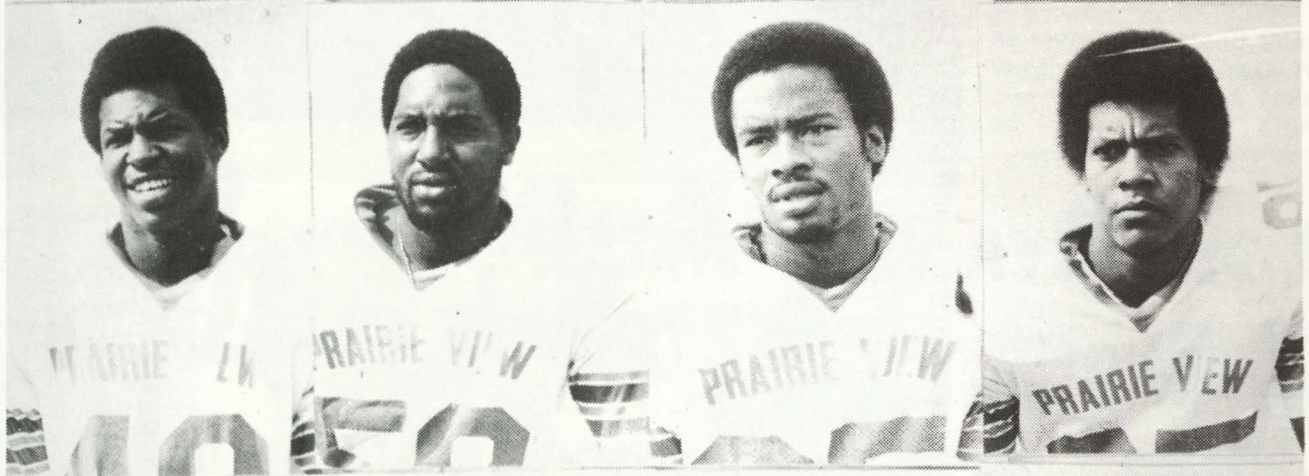

City Drug Store

W. W. Wilkes, Owner

Hempstead Tel. 826-2496

PV PANTHERS

1st Row:
Richard Alexander
Sammie August
Sherwood Burkes
Milton Hall

2nd Row:
Jerome Herd
Jesse Horance
John leans
Larry Jackson

3rd Row:
Don Johnson
John Kimble
Alvin Prince
Floyd Richardson