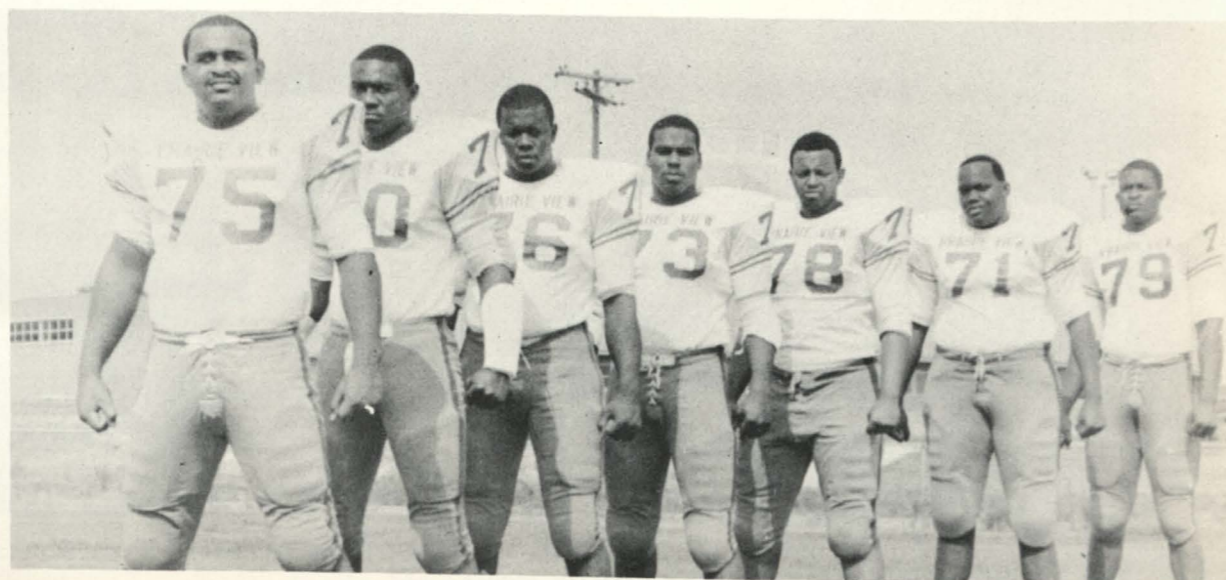

PANTHERS

Check 'em.

☐ **Great opportunity.** You earn a commission while you earn your college degree. Graduate—you start at the top. Fulfill your military obligation as an Army officer. With officer's pay. Officer's privileges.

☐ **Great advantages.** Employers prefer a college graduate with service as an officer. Pay more to get him. Because he's a trained, experienced leader. Can handle heavier responsibilities.

☐ **Great success.** From the 5% of college men who had ROTC training have come 24% of our state governors, 28% of executives earning $100,000 to $325,000 per year, 10% of Congress, 15% of our ambassadors.

☐ **Great guys.** ROTC men are campus leaders—in ROTC, athletics, extracurricular activities. And they do better scholastically than non-ROTC students.

☐ **Great extras.** $50 per month in junior and senior years. Scholarships for outstanding students. Free flight training at over 125 colleges. Extra social activities—military balls, honor societies, bands, rifle teams.

Any way you look at it, there's a lot more going for you when you're in ROTC.

Your future, your decision . . .
choose **Army ROTC.**

Army ROTC
P.O. Box 12703
Philadelphia, Pa. 19134

CP 69

I want to know more about Army ROTC.
Send me your free brochure.

Name _____ Age _____

Address _____

City _____

State _____ Zip _____