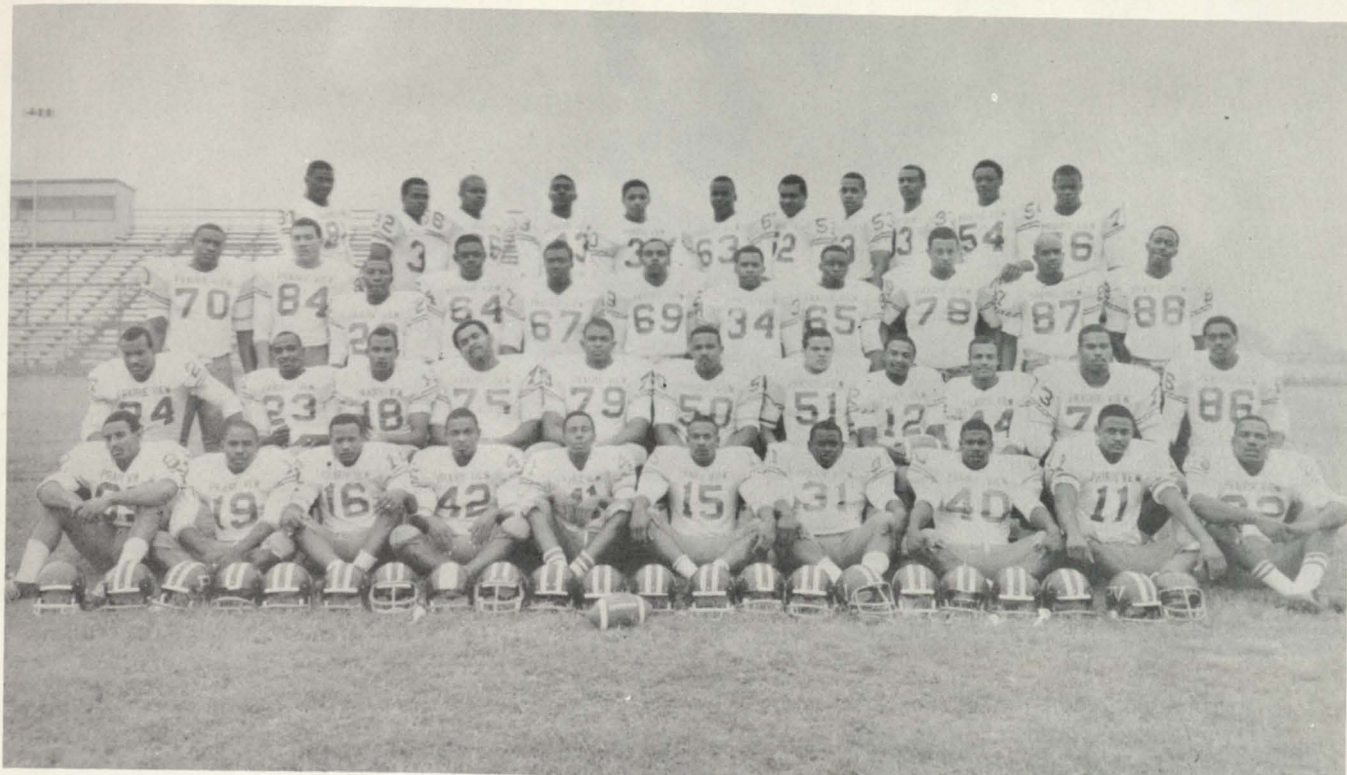

REFEREES' SIGNALS

PROCEDURE SIGNALS

Grambling

PV STUDENT LEADERS

RAYNOLDO BADIN
SGA President

LORIS BRADSHAW
Panther Editor

JESSE WATSON
SGA Vice President

PRAIRIE VIEW A&M FOOTBALL SQUAD, 1968