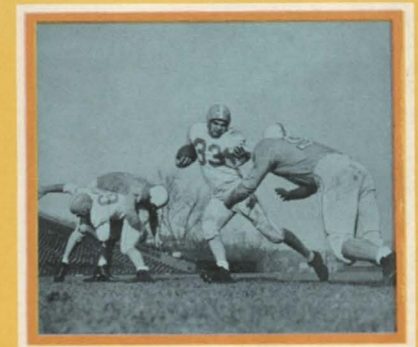

think young say "Pepsi, please"

SOUTHERN UNIVERSITY THREE-DEEP ROSTER

LE Doss (85)	Montgomery (83)	Pitts (89)
LT Lane (78)	Battle (73)	Douglas (74)
LG Williams, C (67)	Lundy (66)	Richardson (64)
C Tansil (54)	Scrubbs (52)	Plummer (53)
RG Mitchell (68)	Harris, M (62)	Green (60)
RT Harris (77)	Richard (76)	Bonner (79)
RE Williams, S (88)	Martin (80)	Cooper (86)
QB Simpson (10)	Holman (21)	Green (11)
LH Theus (27)	Huddleston (42)	Crissman (23)
RH Haymond (28)	Kinchen (45)	Myer (24)
FB Hill (25)	Moore (32)	Neyland (30)

PRAIRIE VIEW TWO DEEP ROSTER

(85) Norris McDaniel	LE	Evelt Coleman	(88)
(74) Carl Roberson	LT	Vernon Guidry	(71)
(64) Walter Ford	LG	Woodrow Jackson	(66)
(52) Raymond Johnson	C	Johnny Kennard	(50)
(66) George Deaborne	RG	Lewis Franklin	(63)
(70) Leslie Clark	RT	Peter Alfred	(75)
(87) Ray Scott	RE	Willie Pollard	(88)
(10) Jimmy Kearney	QB	Billy Hall	(11)
(24) Ezell Seals	LH	Richard Seals	(25)
(26) Calvin Hawks	RH	Dougals Broady	(28)
(17) Otis Taylor	FB	Jack Green	(21)