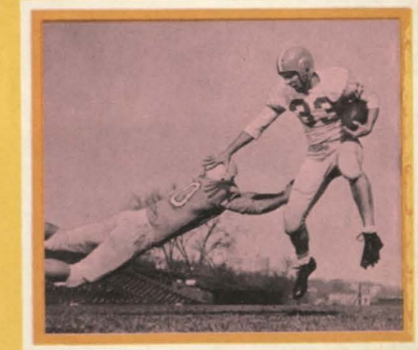

think young say "Pepsi, please"

SOUTHERN UNIVERSITY THREE-DEEP ROSTER

LE Doss (85)	Montgomery (83)	Pitts (89)
LT Lane (78)	Battle (73)	Douglas (74)
LG Williams, C (67)	Lundy (66)	Richardson (64)
C Tansil (54)	Scrubbs (52)	Plummer (53)
RG Mitchell (68)	Harris, M (62)	Green (60)
RT Harris (77)	Richard (76)	Bonner (79)
RE Williams, S (88)	Martin (80)	Cooper (86)
QB Simpson (10)	Holman (21)	Green (11)
LH Theus (27)	Huddleston (42)	Crissman (23)
RH Haymond (28)	Kinchen (45)	Myer (24)
FB Hill (25)	Moore (32)	Neyland (30)

PRAIRIE VIEW TWO DEEP ROSTER

(85) Norris McDaniel	LE	Evelt Coleman	(88)
(74) Carl Roberson	LT	Vernon Guidry	(71)
(64) Walter Ford	LG	Woodrow Jackson	(66)
(52) Raymond Johnson	C	Johnny Kennard	(50)
(66) George Deaborne	RG	Lewis Franklin	(63)
(70) Leslie Clark	RT	Peter Alfred	(75)
(87) Ray Scott	RE	Willie Pollard	(88)
(10) Jimmy Kearney	QB	Billy Hall	(11)
(24) Ezell Seals	LH	Richard Seals	(25)
(26) Calvin Hawks	RH	Dougals Broady	(28)
(17) Otis Taylor	FB	Jack Green	(21)