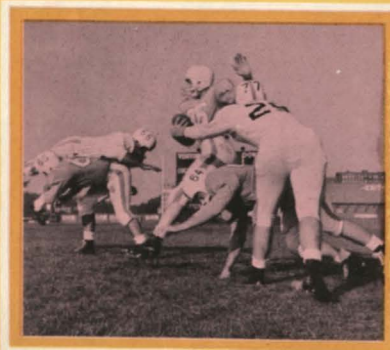

think young say "Pepsi, please"

SOUTHERN UNIVERSITY THREE-DEEP ROSTER

LE Doss (85)	Montgomery (83)	Pitts (89)
LT Lane (78)	Battle (73)	Douglas (74)
LG Williams, C (67)	Lundy (66)	Richardson (64)
C Tansil (54)	Scrubbs (52)	Plummer (53)
RG Mitchell (68)	Harris, M (62)	Green (60)
RT Harris (77)	Richard (76)	Bonner (79)
RE Williams, S (88)	Martin (80)	Cooper (86)
QB Simpson (10)	Holman (21)	Green (11)
LH Theus (27)	Huddleston (42)	Crissman (23)
RH Haymond (28)	Kinchen (45)	Myer (24)
FB Hill (25)	Moore (32)	Neyland (30)

PRAIRIE VIEW TWO DEEP ROSTER

(85) Norris McDaniel	LE	Evelt Coleman	(88)
(74) Carl Roberson	LT	Vernon Guidry	(71)
(64) Walter Ford	LG	Woodrow Jackson	(66)
(52) Raymond Johnson	C	Johnny Kennard	(50)
(66) George Deaborne	RG	Lewis Franklin	(63)
(70) Leslie Clark	RT	Peter Alfred	(75)
(87) Ray Scott	RE	Willie Pollard	(88)
(10) Jimmy Kearney	QB	Billy Hall	(11)
(24) Ezell Seals	LH	Richard Seals	(25)
(26) Calvin Hawks	RH	Dougals Broady	(28)
(17) Otis Taylor	FB	Jack Green	(21)