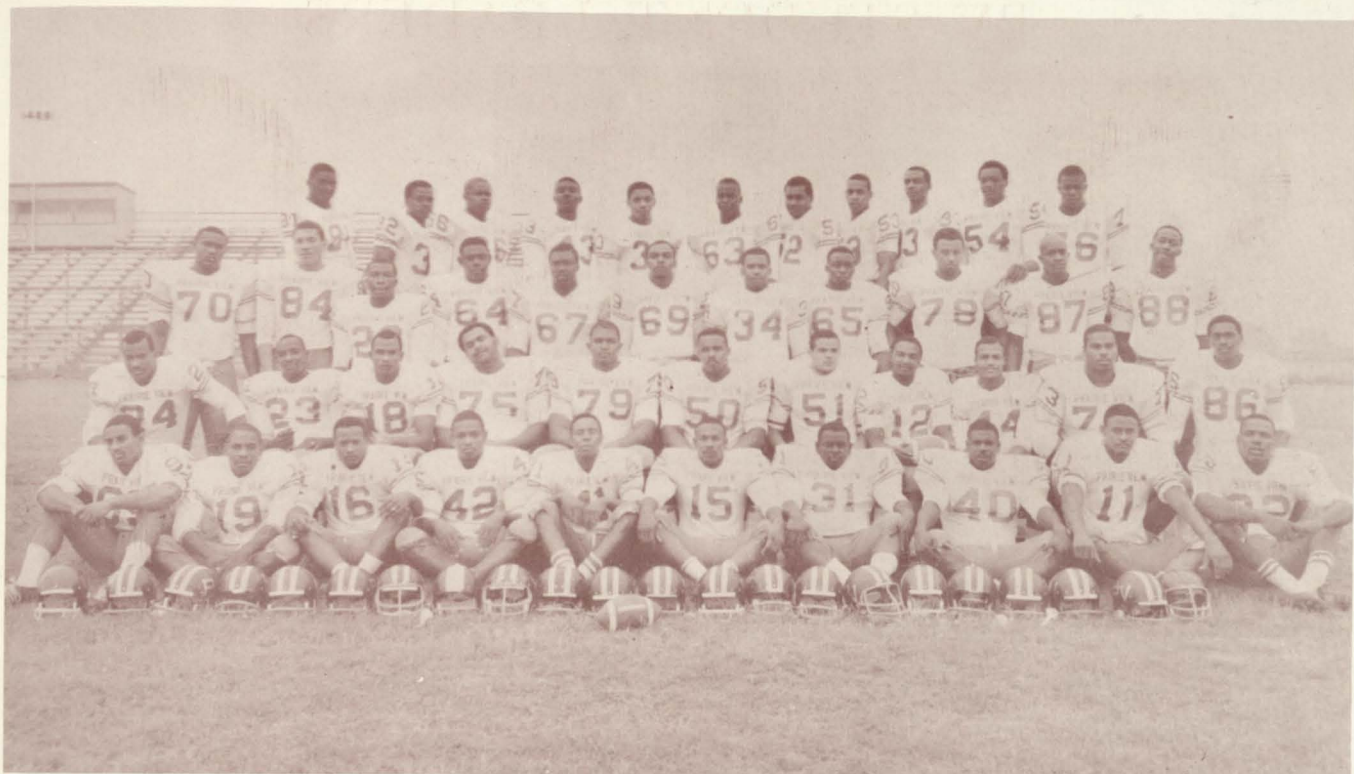

2711 Blodgett Street
HOUSTON, TEXAS
JA 4-1232

Best Wishes from An Alumnus

Mr. Thomas E. Gray

Principal

DREW JUNIOR HIGH SCHOOL

Houston, Texas

PRAIRIE VIEW A&M FOOTBALL SQUAD, 1968

Ward's Pharmacy