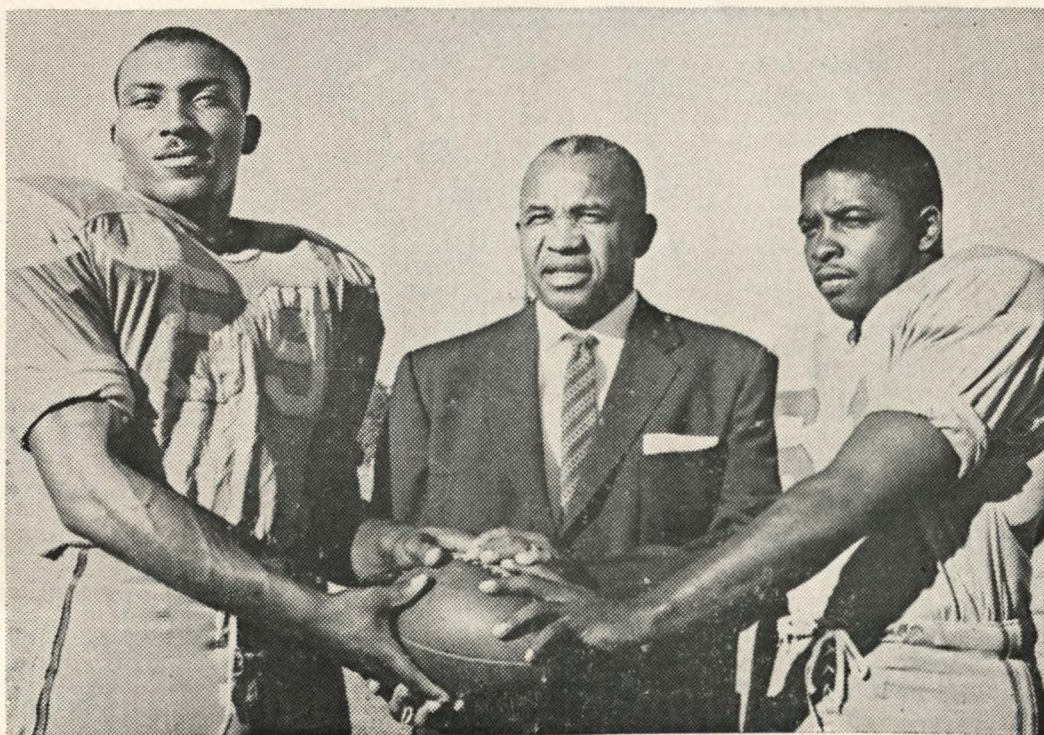

Prairie View A&M Panthers

Quick Facts About PV A & M

Name ----- Prairie View A. & M. College of Texas
Founded ----- 1876
Location ----- Prairie View, Texas (45 miles NW
of Houston)
President ----- Dr. E. B. Evans
Conference ----- Southwestern Athletic Conference
Enrollment ----- 2613
Nickname ----- Panthers
School Colors ----- Purple and Gold
Stadium ----- Blackshear Field (capacity 5000)
Band Drill Team ----- R. O. T. C. — 70 pieces
School Paper ----- THE PANTHER

Athletic Staff

W. J. "Billy" Nicks ----- Director of Athletics,
Head Football Coach
Eolus Rettig ----- Assistant Football Coach,
Head Basketball Coach
Norman Johnson ----- Assistant Football Coach,
Head Golf Coach
Leroy Moore ----- Assistant Football Coach,
Head Basketball Coach
James Gamble ----- Head Track Coach, Athletic Trainer
Dr. C. A. Wood ----- Athletic News Director
Dr. Emory Owens ----- Team Physician
Larry Williams ----- Custodian of Equipment
Johnny Price ----- Statistician

PANTHER Co-Captains

Pictured With
Coach Nicks are
Co-Captains
Charlie Malone,
center and Willis
Garrett, guard