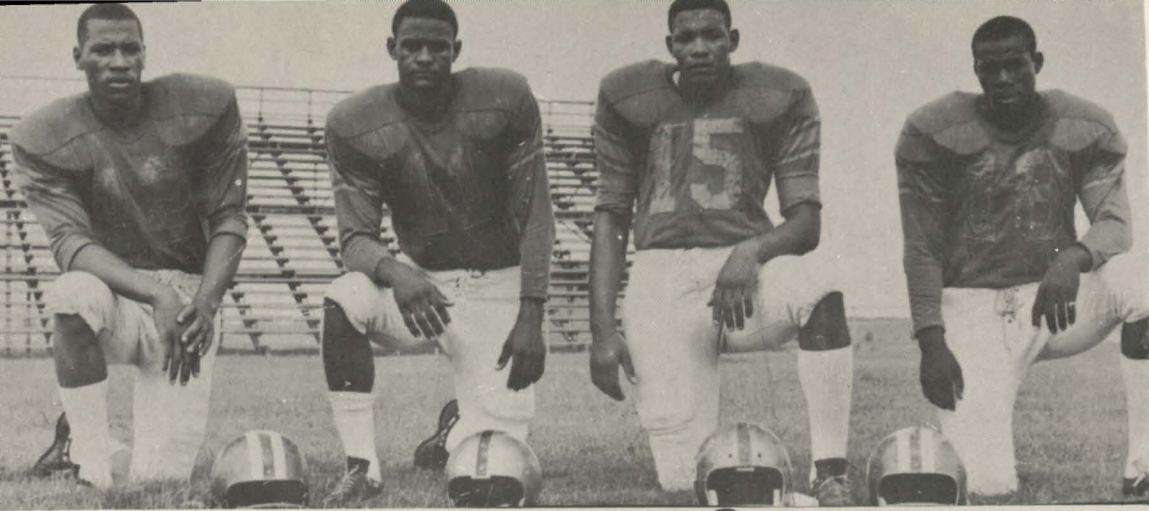

Panther Quarterbacks

G. DEARBORN

BIVENS LEE

J. BENTON

LORRIS BUNNS