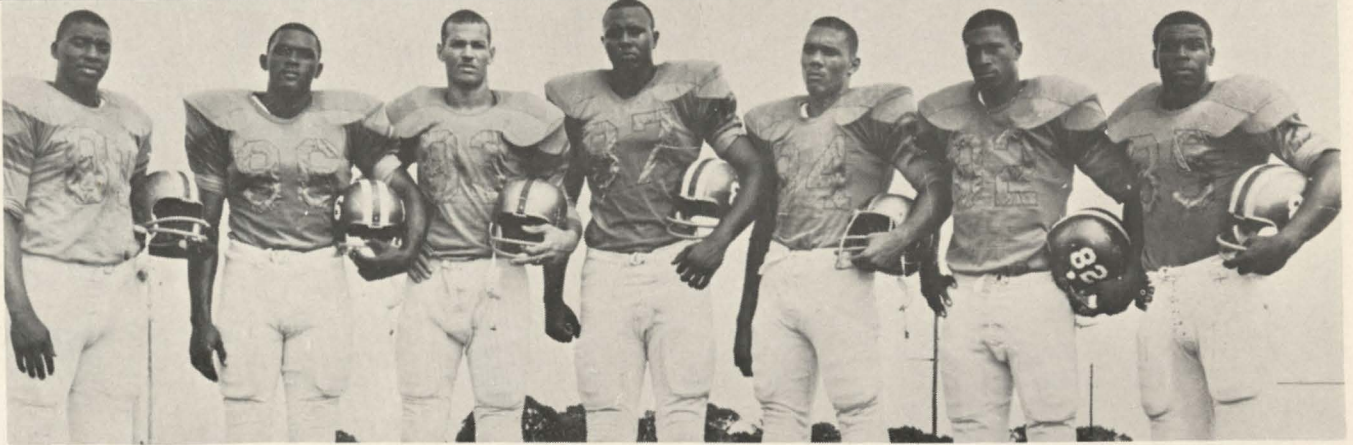

Panther Ends (Left to Right) Mitchell, Shankle (Capt.) Reed, Scott, Jones, Pollard, Bailey

COMPLIMENTS of

Foremost Dairies

Edwin Meier, Distributor

COMPLIMENTS of

Swift & Company

MEAT DIVISION

Cotner Insurance Agency

and

Waller County Titles, Inc.

ALL TYPES OF GENERAL INSURANCE

and

TITLE INSURANCE

We Have The Answer to All Your Insurance Needs!

Mrs. M. Cotner Garrett, Owner