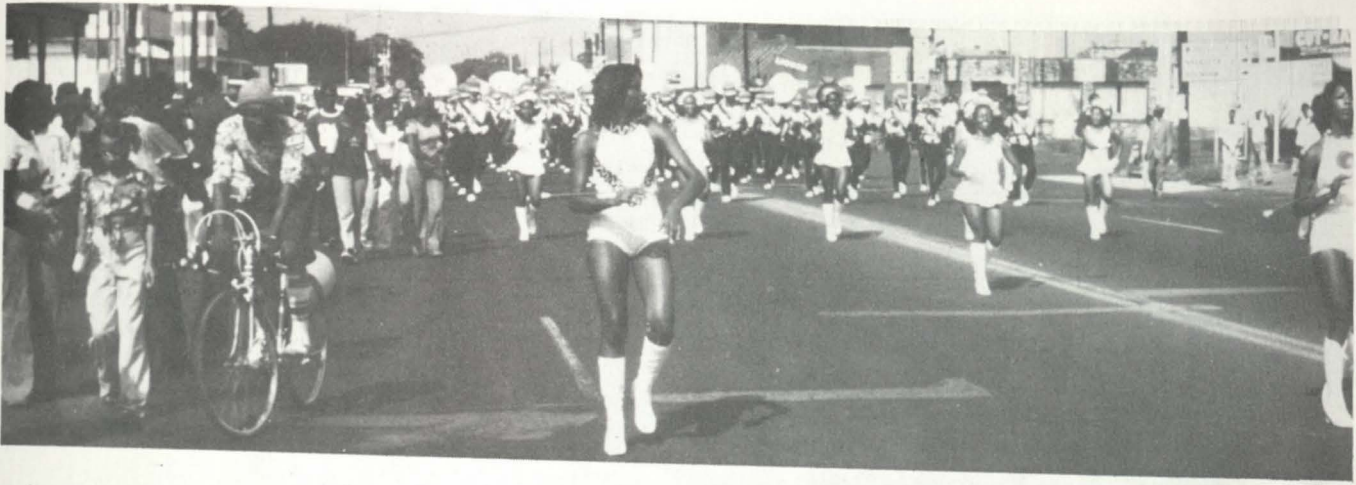

**FAMED
BLACK
FOXES**

**SPECIALIST
IN RURAL
ELECTRIFICATION**

**SAN BERNARD ELECTRIC
COOPERATIVE, INC.**

P. O. Box 158   Bellville, Texas 77418

Phone 713/865-3172

**When you're
cranky
about flavor.**