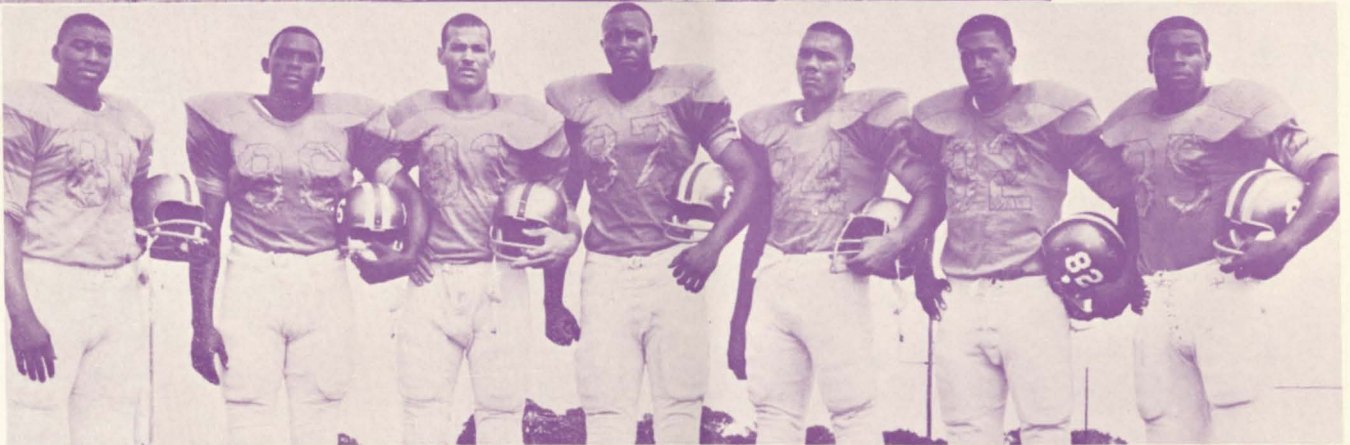

Panther Ends (Left to Right) Mitchell, Shankle (Capt.) Reed, Scott, Jones, Pollard, Bailey

COMPLIMENTS of

Foremost Dairies

Edwin Meier, Distributor

COMPLIMENTS of

Swift & Company

MEAT DIVISION

Cotner Insurance Agency

and

Waller County Titles, Inc.

ALL TYPES OF GENERAL INSURANCE

and

TITLE INSURANCE

We Have The Answer to All Your Insurance Needs!

Mrs. M. Cotner Garrett, Owner