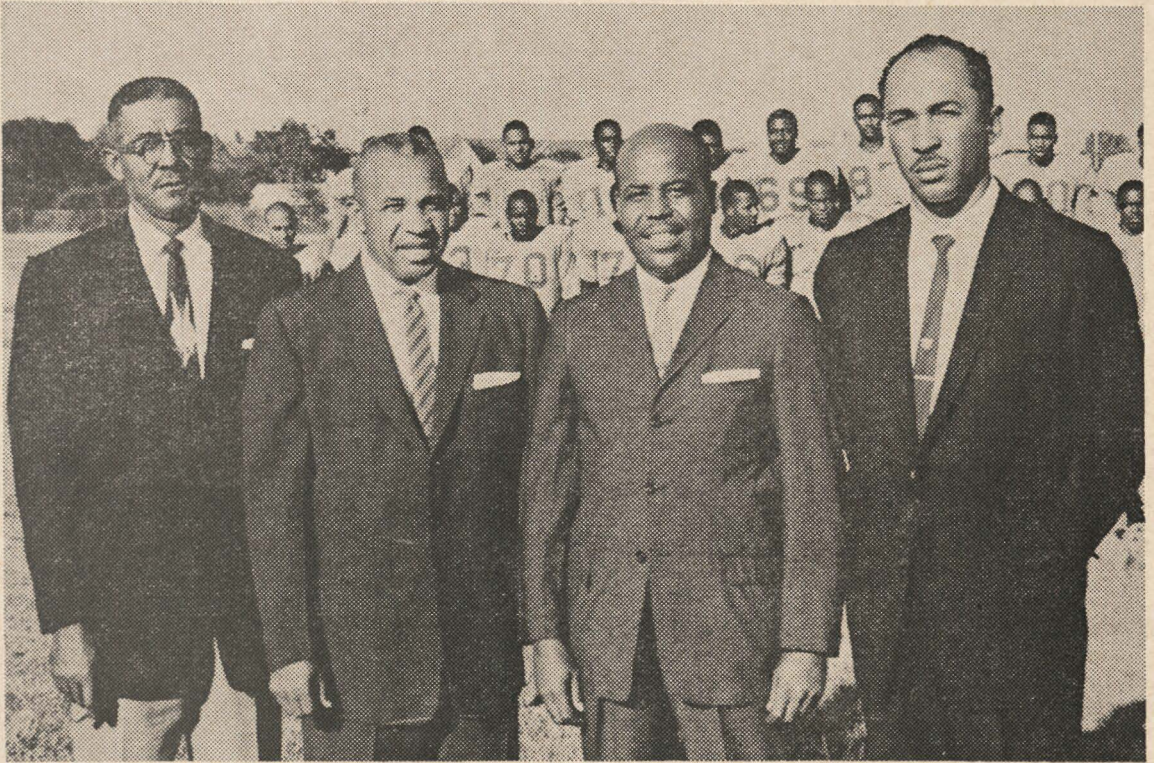

Coaches

PRAIRIE VIEW COACHING STAFF — (Left to Right) Solus Rettig (defense); W. J. "Billy" Nicks, Head Coach and Director of Athletics; Norman J. Johnson (Centers and reserves); Leroy Moore, (assistant coach).