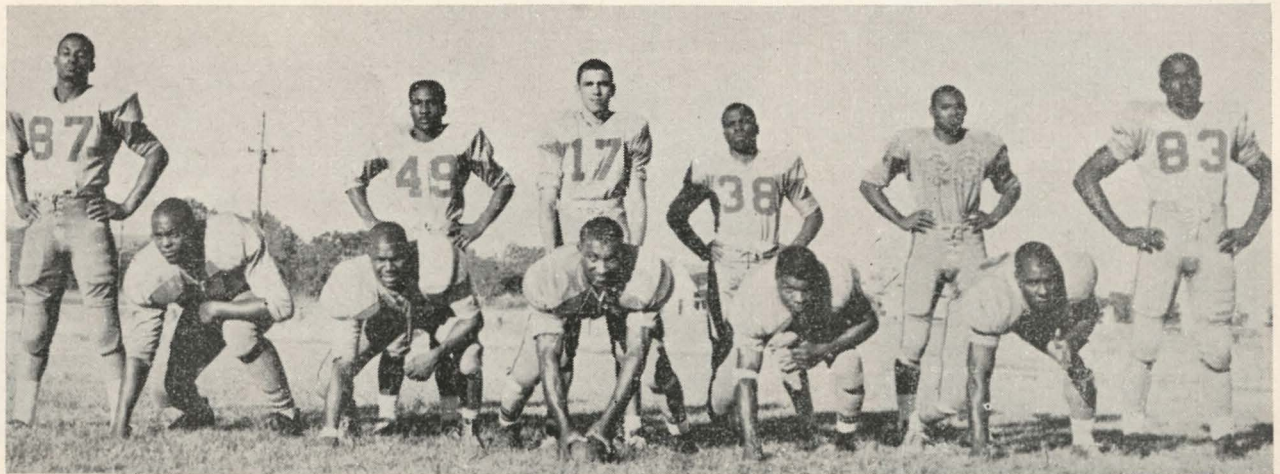

PANTHERS STARTING LINE-UP —

BACKS — Archie Seales, Carl Jackson, John Harris, Charles Warner.

LINE — Charles Fisher, Lawrence Kirksey, Walter Ford, Charley Malone, Glenn Beal, Jesse Felder, Joseph Summerfield.