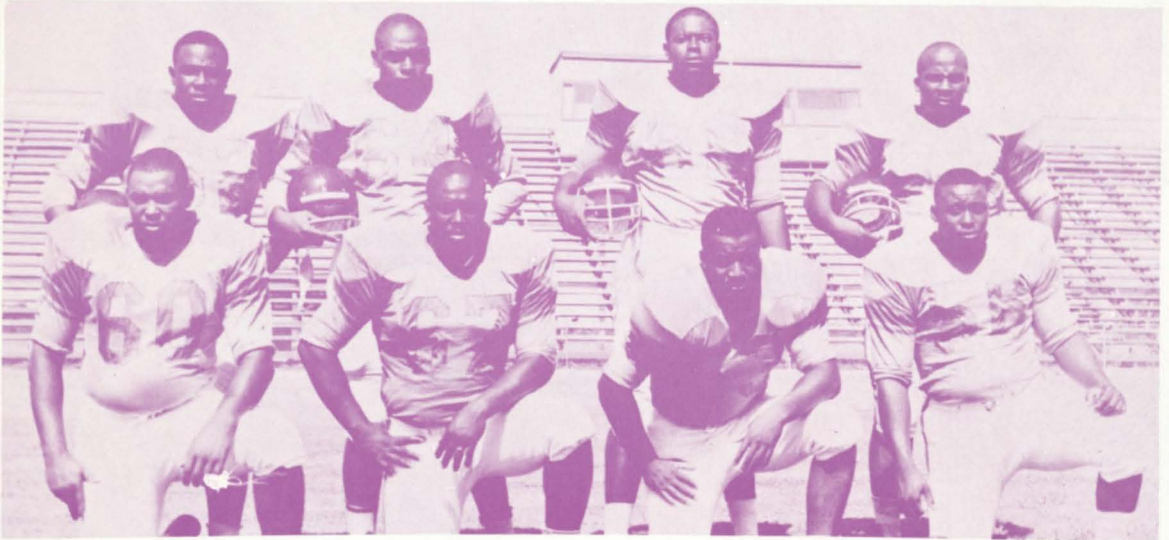

PANTHER TACKLES AND GUARDS

TACKLES (L to R) — Clarence Williams, Clarence Wood, Cornelius Cooper, Sam Adams, James Lucas and Oliver Spencer.

PV GUARDS (L to R) — Standing — Jessie Hatton, Robert Jones, Johnny Jernigan, Curtis Cobb, Burl Gilmore, A. D. Gerson, Roy Runnels and Charles Lyday.