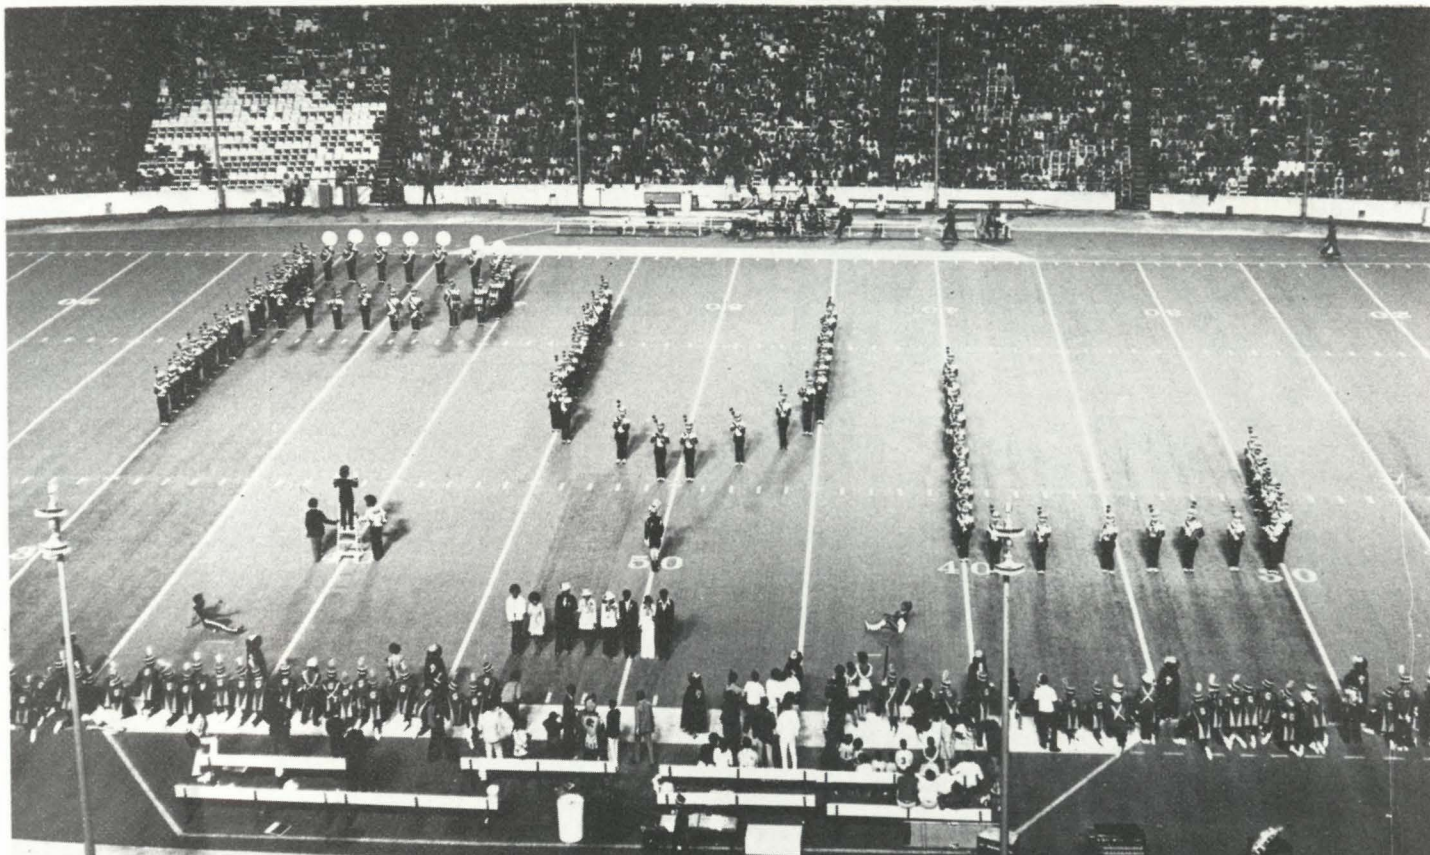

GULF SERVICE STATION

Telephone 857-9614

Prairie View, Texas

PRAIRIE VIEW A&M UNIVERSITY MARCHING BAND
James P. Mosley, II, Director of Bands

Famed
“Black Foxes”

1975-76 Foxes

MARIE PRUITT
IRIS LAWRENCE
JANET WILSON
ANGEL ROGERS
GLORIA JONES
PATRICIA HENTON
TAN BRAGGS
DEBBIE BERNETTE
VALARIE HOLMES