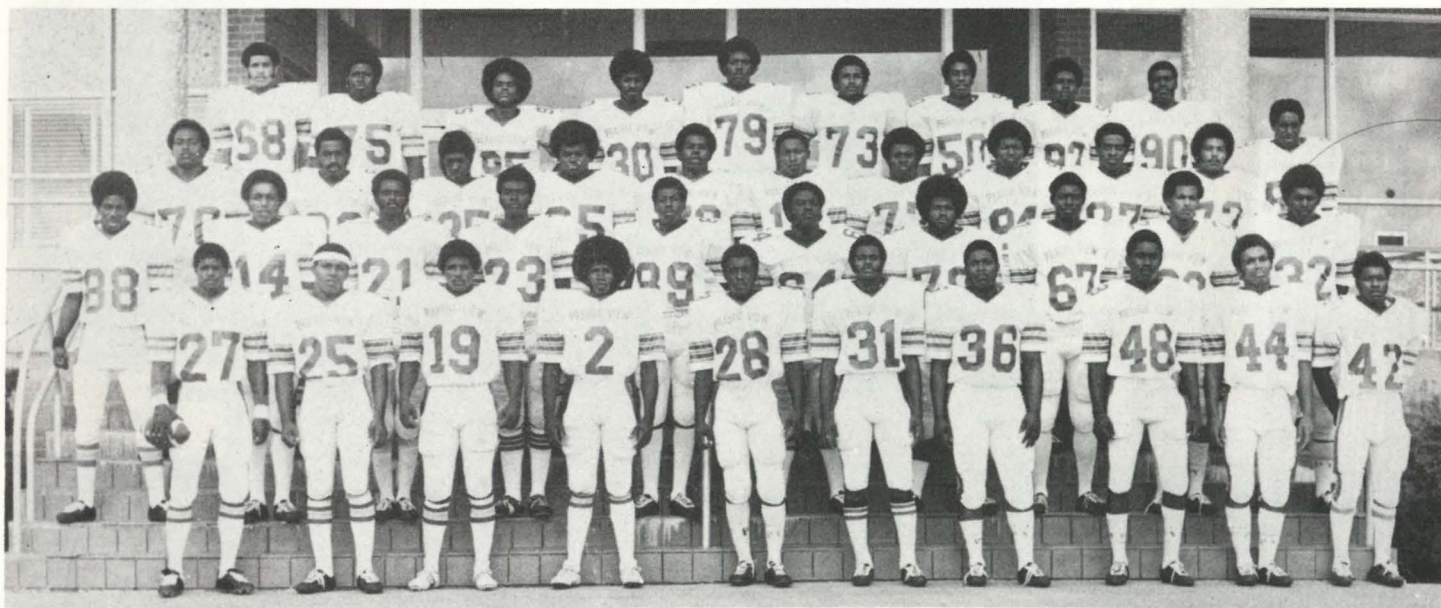

PANTHER CAPTAINS

Kneeling, left to right:

CARL GUDE

SAM MAXIE

Standing:

LONNIE WRIGHT

JOHN HUNT

1975 PANTHER FOOTBALL SQUAD

Sonny Elliott - DT
 Clarence Farmer - DB
 Wayland Gay - SE
 Carl Gude - DB
 Kenneth Hill - DB
 Jesse Horace - LB

John Hunt - OT
 Charlie Jackson - LB
 Kenneth King - DT
 Terry Knighton - OT
 Lewis Lincoln - OG
 Monte Lee - TE