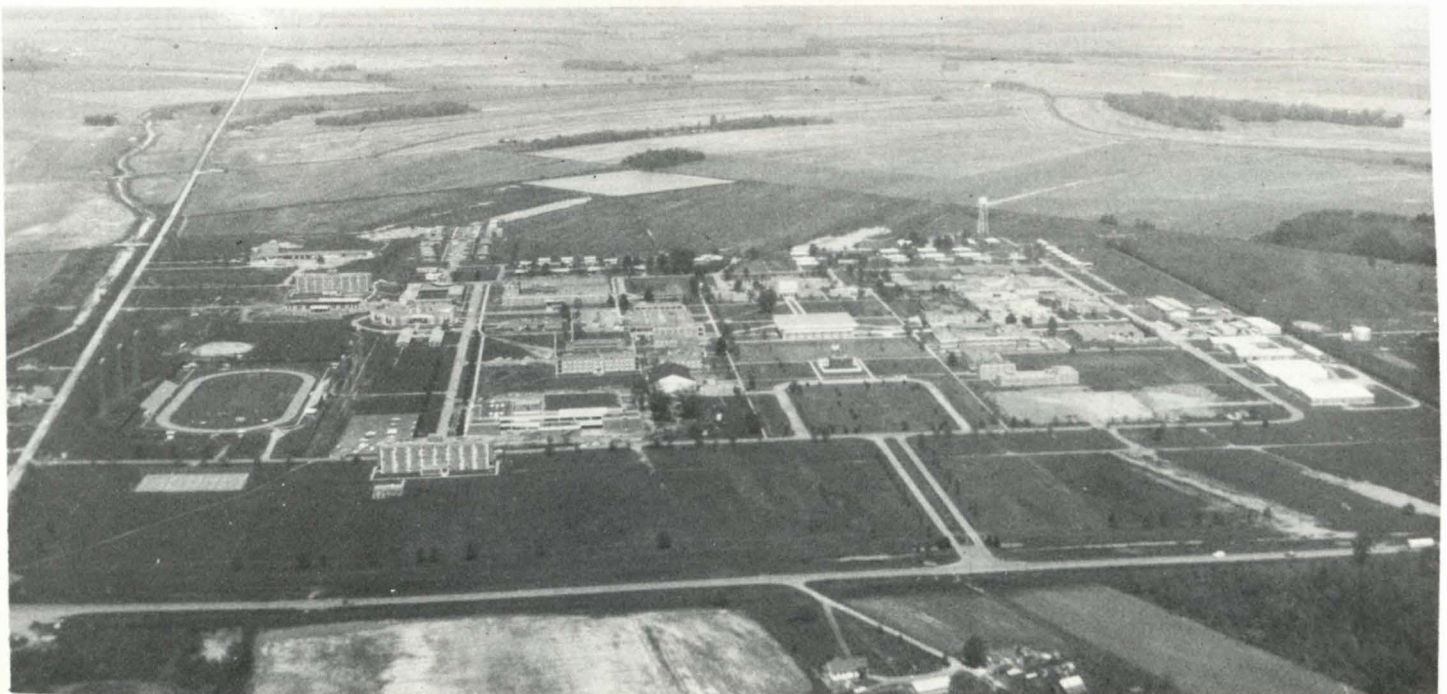

AERIAL VIEW OF CAMPUS