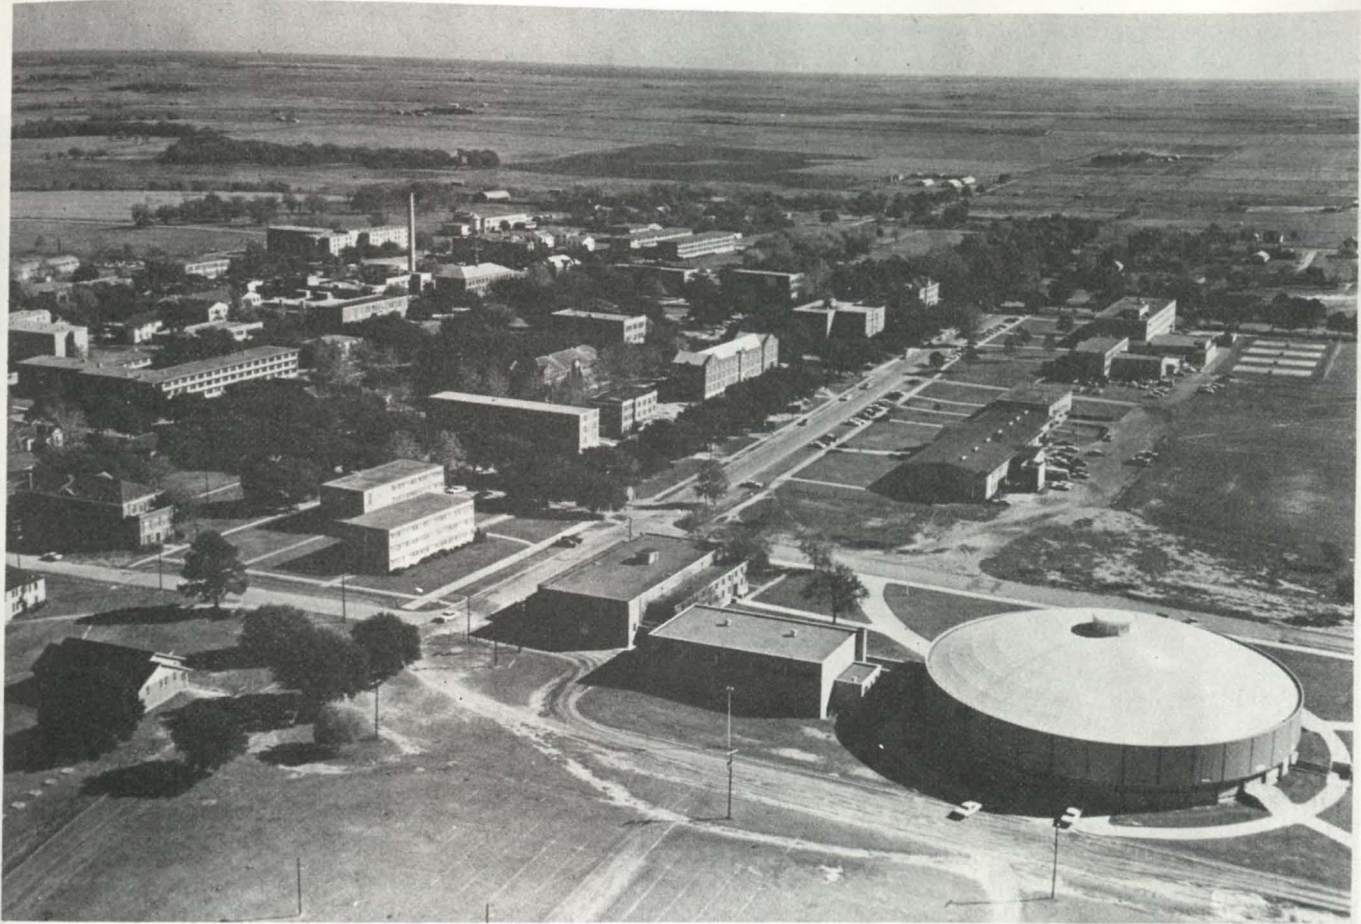

GULF SERVICE STATION

Telephone 857-9614

Prairie View, Texas

PRAIRIE VIEW A&M UNIVERSITY MARCHING BAND
James P. Mosley, II, Director of Bands

Famed
“Black Foxes”

1975-76 Foxes

MARIE PRUITT
IRIS LAWRENCE
JANET WILSON
ANGEL ROGERS
GLORIA JONES
PATRICIA HENTON
TAN BRAGGS
DEBBIE BERNETTE
VALARIE HOLMES