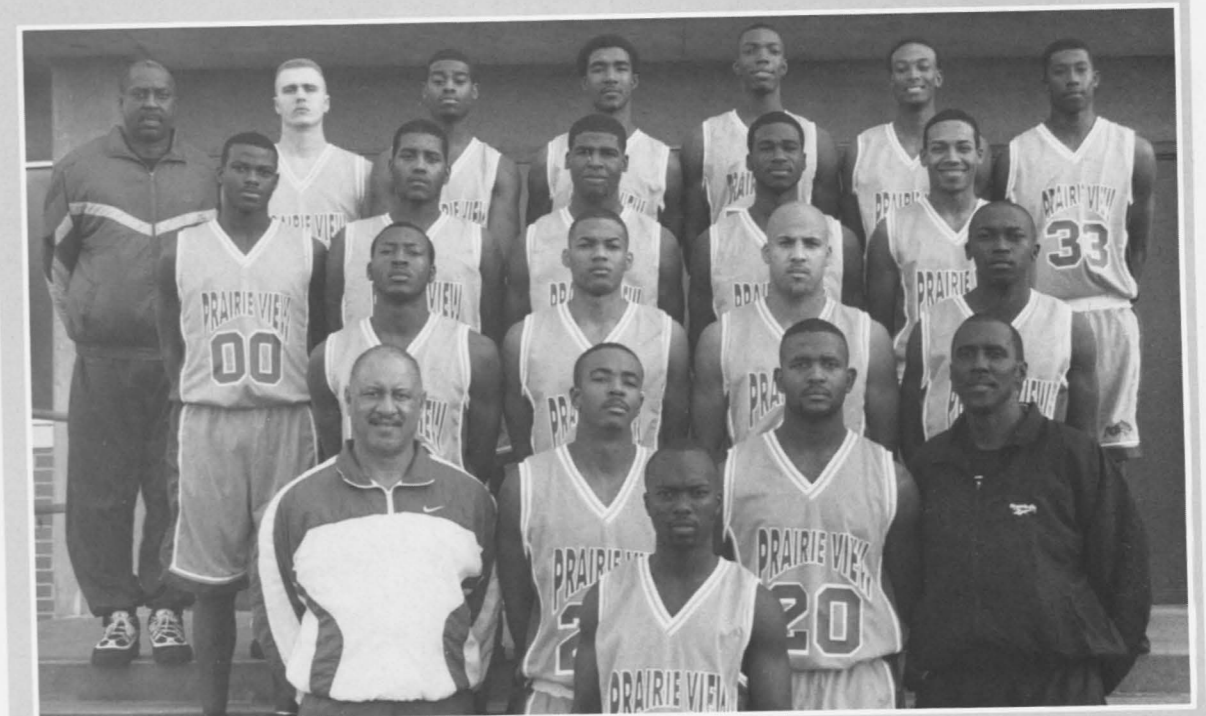

F to B, L to R: Sylvester Lilly, Elwood Plummer (Head Coach), Bryan Hayes, DeCedric Giron, Robert Vanderbilt, (Assistant Coach), Kevin Jones, Jesse Bibbs, Jason Anderson, Patrick Willybiro, Jarian Crockron, Xavier Lee, Keith Toney, Jamarcus Graves, Jocquinn Arch, Ed Phillips (Assistant Coach), Terrance Smith, Reginald Walton, Aron Thompson, Ivan Coulter, Omari Traylor, Jermaine Johnson